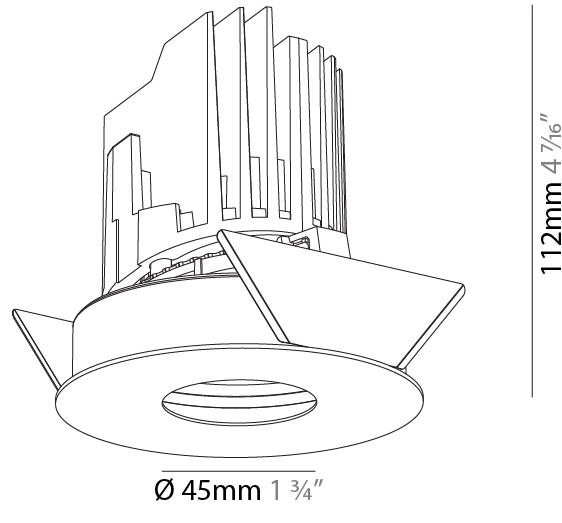

GENERAL

Series: Bioniq
Subseries: Bioniq Round Pinhole
Brand: Prolicht
Division: Architectural
Mounting Type: Recessed
Mounting Location: Ceiling
Subcategory: Downlight

PHYSICAL

Shape: Round
Diameter (mm): 107
Diameter (in): 4 3/16
Height (mm): 112
Height (in): 4 7/16
Ceiling Thickness (mm): 10 / 12.5 / 15
Ceiling Thickness (in): 3/8 or 1/2 or 9/16
Min. Recessing Depth (mm): 130
Min. Recessing Depth (in): 5 1/8
Light Distribution: Adjustable / Downlight
Weight (kg): 0.456
Weight (lbs): 1
Fixture Finish: SSR / BKV / CWI / CRY / HAB / LAG / UFT / ITA / RUA / RUR / MIC / FTG / MYG / TWT / LOD / PUS / FRO / FUP / KIA / POP / BLS / SPG / MEY / GOH / GUM / CHC / COM / ABZ / JAG / OBR / MOS / ROR
Fixture Material: Aluminum Die Cast
Cut-out Measurements: 98mm / 3 7/8"

ELECTRICAL

Lamp Type: LED (Zhaga Standard)
Total Output Wattage (W): 15
Dimming: Dali Dimming
Driver Included: No
Driver Location: Recessed Housing
Driver Type: Constant Current - 120Vac
Housing: See components
Input Voltage (V): 120
Constant Current (MA): 350

LED

Number of LEDs: 1
Color Temperature (°K): Warm Dim
Max. Delivered Lumen (lm): 760
Nominal Lumen (lm): 1140
CRI: >90 CRI
Lamp Life (hrs): 50000

OPTICAL

Reflector: 20 / 40 / 60
Adjustability: Rotational 355°, Tilt 30°

RATINGS AND CERTIFICATIONS

Certified By: Certified for North American Standards
IP rating: IP20