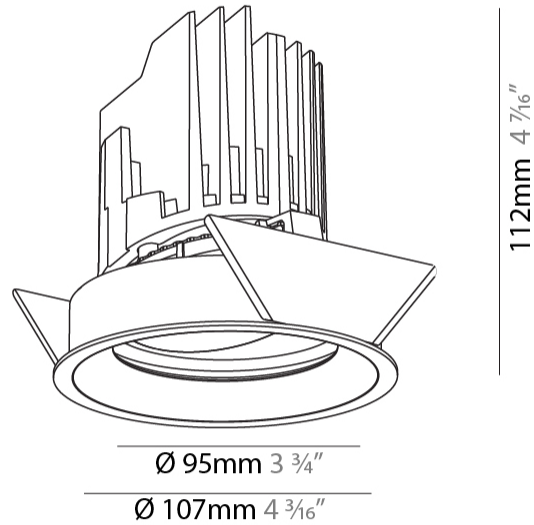

GENERAL

Series: Bioniq
Subseries: Bioniq Round Adjustable
Brand: Prolicht
Division: Architectural
Mounting Type: Recessed
Mounting Location: Ceiling
Subcategory: Downlight

PHYSICAL

Shape: Round
Diameter (mm): 107
Diameter (in): 4 3/16
Height (mm): 112
Height (in): 4 7/16
Min. Recessing Depth (mm): 130
Min. Recessing Depth (in): 5 1/8
Light Distribution: Adjustable / Downlight
Weight (kg): 0.46
Weight (lbs): 1.01
Fixture Finish: SSR / BKV / CWI / CRY / HAB / LAG / UFT / ITA / RUA / RUR / MIC / FTG / MYG / TWT / LOD / PUS / FRO / FUP / KIA / POP / BLS / SPG / MEY / GOH / GUM / CHC / COM / ABZ / JAG / OBR / MOS / ROR
Fixture Material: Aluminum Die Cast
Cut-out Measurements: 98mm / 3 7/8"

ELECTRICAL

Lamp Type: LED (Zhaga Standard)
Input Wattage (W): 16.5
Total Output Wattage (W): 14.7
Dimming: Dali Dimming
Driver Included: No
Driver Location: Recessed Housing
Driver Type: Constant Current - 120Vac
Driver Class: Class 2
Input Voltage (V): 120
Constant Current (MA): 350

LED

Number of LEDs: 1
Color Temperature (°K): Warm Dim
Max. Delivered Lumen (lm): 760
Nominal Lumen (lm): 1140
CRI: >90 CRI

OPTICAL

Reflector°: 20 / 40 / 60
Adjustability: Rotational 355°; Tilt 30°

RATINGS AND CERTIFICATIONS

Certified By: Certified for North American Standards
IP rating: IP20

98mm 3 7/8"	130mm 5 1/8"	10 | 15mm 3/8" | 9/16"	30°	355°	

A