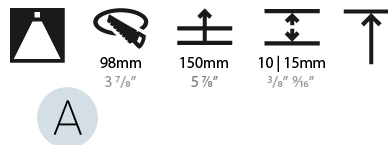

LED

Number of LEDs: 1
 Color Temperature (°K): Warm Dim
 Max. Delivered Lumen (lm): 760
 Nominal Lumen (lm): 1140
 CRI: >90 CRI

OPTICAL

Reflector: 20 / 40 / 60

RATINGS AND CERTIFICATIONS

Certified By: Certified for North American Standards
 IP rating: IP20